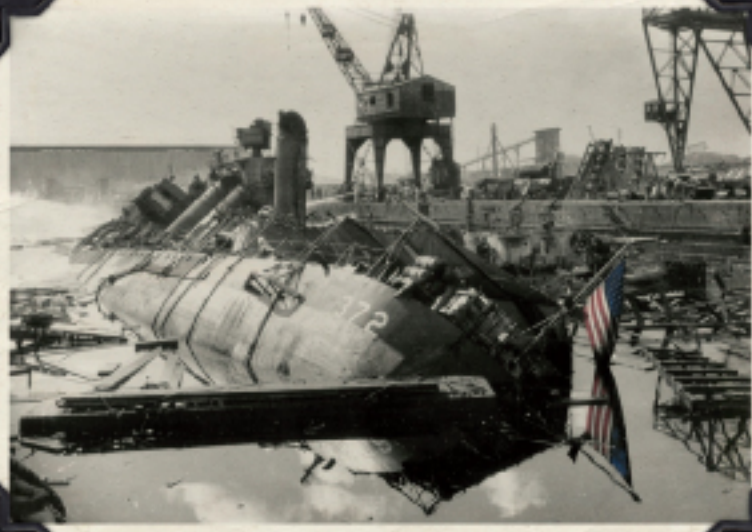

Ford Island, Hangar 6

**HEAVY
DAMAGE**

Hangar 6 consumed by fire after bombing

USS SHAW'S bridge was a total loss from fire and explosions.

P-40 at Wheeler Field

Burned out wreckage of a P-40 Army fighter plane.

Beacon of hope, the proud flag of the USS CASSIN survived unharmed in Dry Dock One.

**49 Civilians Killed,
35 Wounded**

Black smoke darkens the skies over the Marine Barracks.

Called back to work, four civilian shipyard riggers were killed.

Shrapnel from an errant anti-aircraft shell exploded close to the workers' car on Judd Street on their way to Pearl Harbor.

31

Fort Kam

Wreckage of Japanese Zero that crashed at Fort Kamehameha.

32

Sailors at Kaneohe Naval Air Station fight fires on a burning PB4Y patrol plane